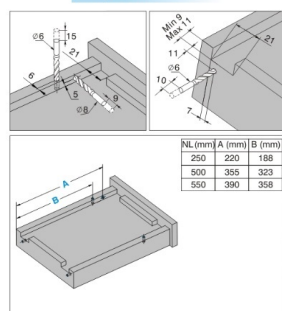

(mm) Drawer Preparation