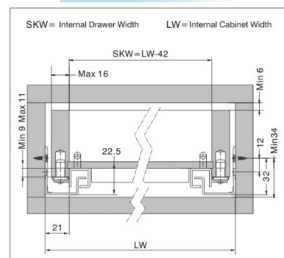

(mm) Installation Dimensions