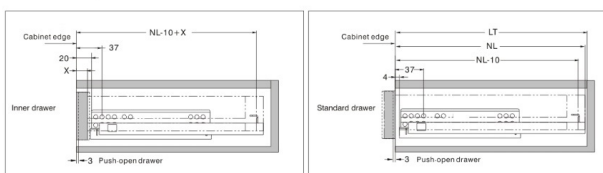

Installation Dimensions