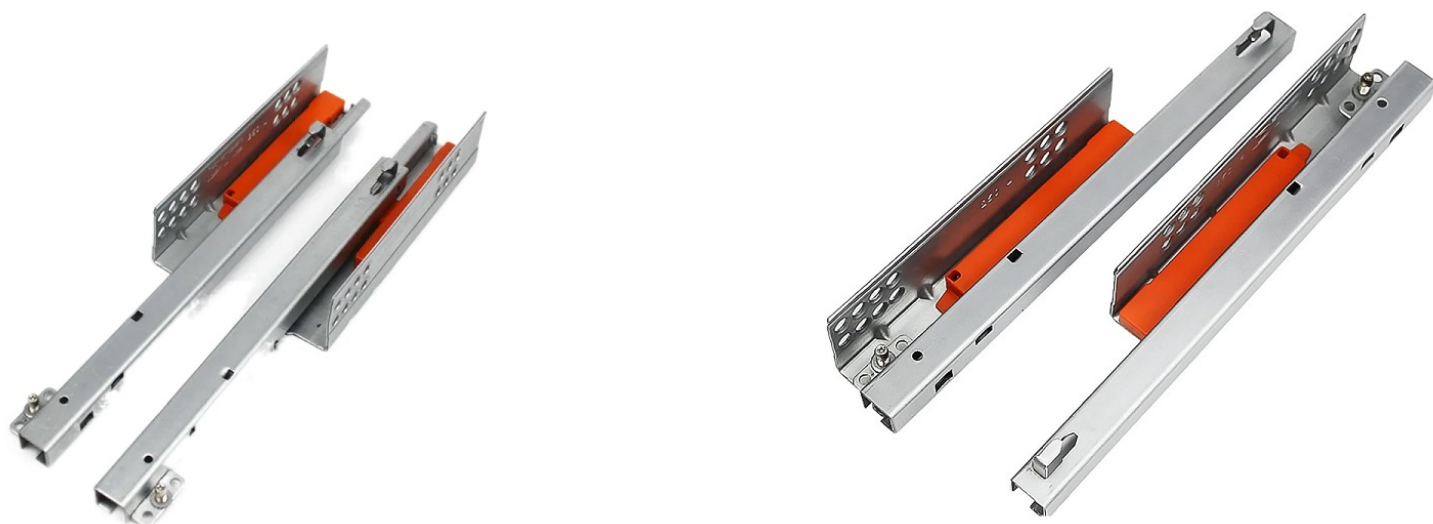

PRODUCT SHEET

Description:

Invisible Semi Extension PTO, 500mm, Pre-Zinc, Max Drawer Width:500mm, Load Capacity:25Kg

Item number:

16.13.420-0

Units	Box	Carton	HS Code	Barcode
Pair	1	10	8302420090	
				5704866064323