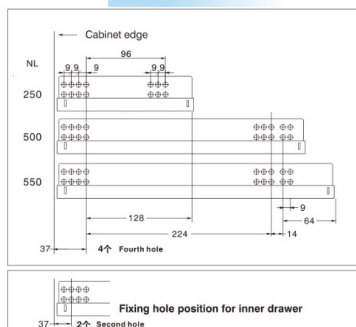

Screw Positions of the Slides

SISO A/S

Mileparken 11
DK-2740 Skovlunde
Denmark
VAT: DK 24786013

Phone +45 45 830 900

www.siso.dk
siso@siso.dk

Danske Bank
Nytrov Branch
Copenhagen
SWIFT: DABADKKK

Account no.
4180 3112 112936
IBAN Account
DK7230003112112936